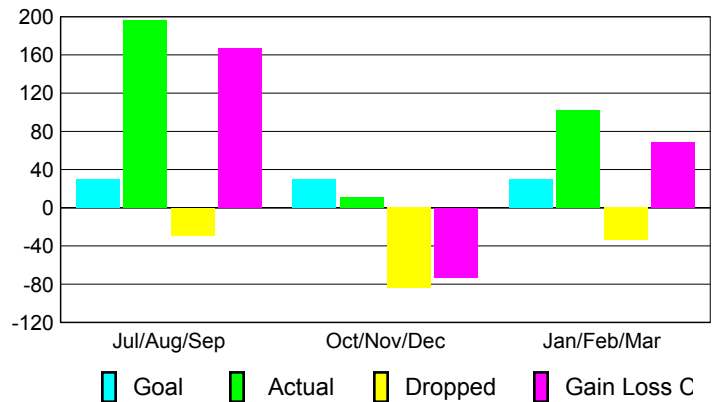

Membership Results 2008-2009

Goal, New, Dropped, Gain/Loss