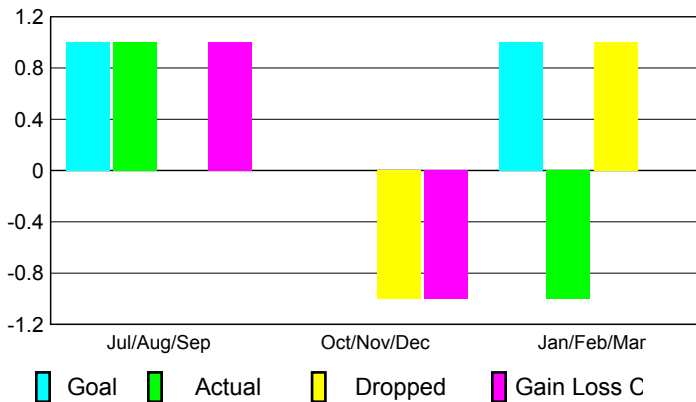

2008-2009 GMT Quarterly Report for District (or Undistricted) District 300A3

GMT: PEI-JEN CHEN

Location: REP OF CHINA

GMT CA: 5

CLUBS

Club Results 2008-2009

Clubs 2007-2008

Month	New Club	Actual New	Actual Dropped	Gain/Loss of	Gain/Loss of
	Goal	New Clubs	Clubs	Clubs	Clubs
Jul/Aug/Sep	1	1	0	1	0
Oct/Nov/Dec	0	0	-1	-1	1
Jan/Feb/Mar	1	-1	1	0	0
Totals	2	0	0	0	1

Club Results 2008-2009

Goal, New, Dropped, Gain/Loss

Comparison of Club Gain/Loss

Current Year Compared to the Previous Year

YTD Status Quo Clubs 2008-2009

Status Quo Clubs Compared to Status Quo Members

MEMBERSHIP