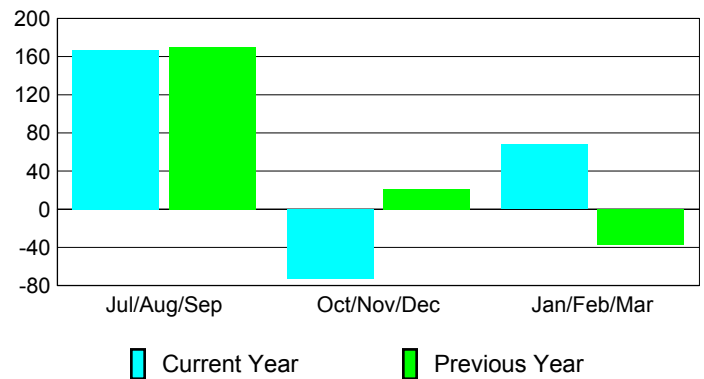

Membership Results 2008-2009

Membership 2007-2008

Month	Net Memb	Actual New	Actual Dropped	Gain/Loss of	Gain/Loss of
	Goal	New Memb	Memb	Memb	Memb
Jul/Aug/Sep	30	196	-29	167	170
Oct/Nov/Dec	30	11	-84	-73	21
Jan/Feb/Mar	30	102	-34	68	-37
Totals	90	309	-147	162	154

Membership Results 2008-2009

Goal, New, Dropped, Gain/Loss

Comparison of Membership Gain/Loss

Current Year Compared to the Previous Year

Gender Comparison 2008-2009