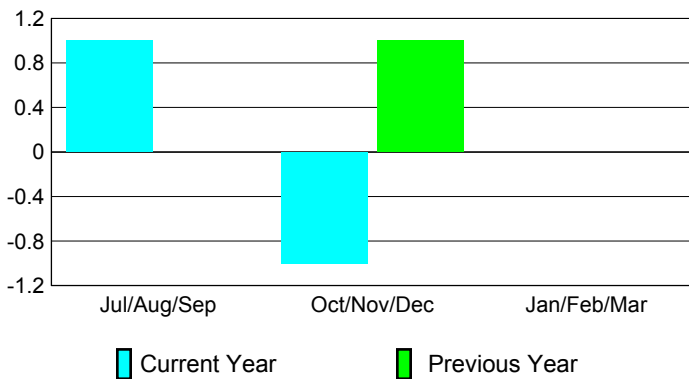

2008-2009 GMT Quarterly Report for District (or Undistricted) District 300A3

GMT: PEI-JEN CHEN

Location: REP OF CHINA

GMT CA: 5

CLUBS

Club Results 2008-2009

Clubs 2007-2008

Month	New Club	Actual New	Actual Dropped	Gain/Loss of	Gain/Loss of
	Goal	New Clubs	Clubs	Clubs	Clubs
Jul/Aug/Sep	1	1	0	1	0
Oct/Nov/Dec	0	0	-1	-1	1
Jan/Feb/Mar	1	-1	1	0	0
Totals	2	0	0	0	1

Club Results 2008-2009

Goal, New, Dropped, Gain/Loss

Comparison of Club Gain/Loss

Current Year Compared to the Previous Year

YTD Status Quo Clubs 2008-2009

Status Quo Clubs Compared to Status Quo Members

MEMBERSHIP