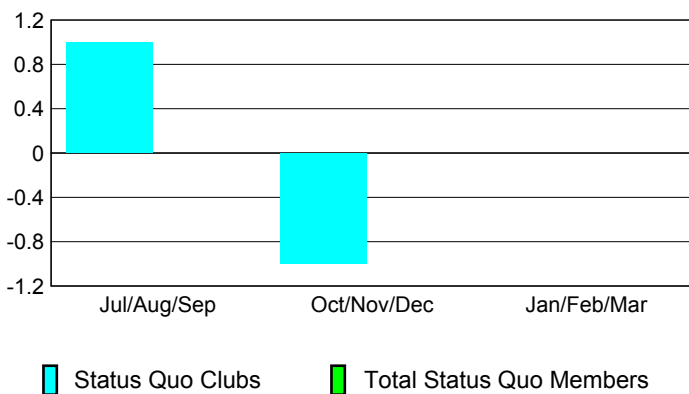

Club Results 2008-2009

Goal, New, Dropped, Gain/Loss

Comparison of Club Gain/Loss

Current Year Compared to the Previous Year

YTD Status Quo Clubs 2008-2009

Status Quo Clubs Compared to Status Quo Members

MEMBERSHIP

Membership Results 2008-2009

Membership 2007-2008

Month	Net Memb	Actual New	Actual Dropped	Gain/Loss of	Gain/Loss of
	Goal	New Memb	Memb	Memb	Memb
Jul/Aug/Sep	30	196	-29	167	170
Oct/Nov/Dec	30	11	-84	-73	21
Jan/Feb/Mar	30	102	-34	68	-37
Totals	90	309	-147	162	154